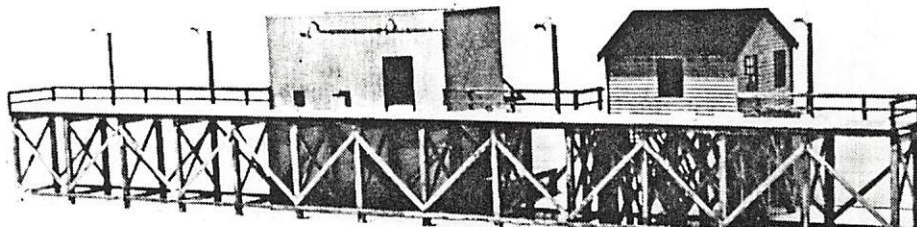

AMITY STAR MODELS

Presents

ICING PLATFORM & STATION

Includes N. E. Lumber, Plastruct & Evergreen Plastic Parts, Granot Line Doors & Windows, & Illinois Hobby Craft Sliding. All the details for office interior and plenty of ice blocks.
$49.95 plus $2.00 UPS. AMITY STAR MODELS, Route 3, Box 140, Thomson, Ga. 30824. Ga. Residents add 3% sales tax.