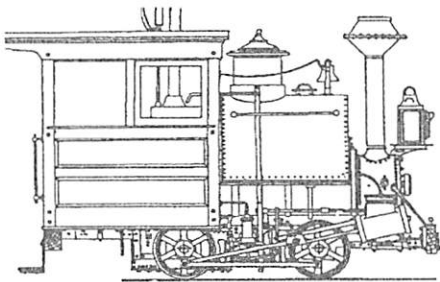

new in S scale

For your RGS layout or any other suitable location, now available.

This house was located at Ophir directly at the end of bridge 45A

BACKWOODS MINIATURES

Mining, Logging, Porter, Sn3

Need we say more?

3
different
cab styles
0-4-0
0-4-2T open
0-4-2T closed

Watch for the growig Backwoods Miniatures line of mining and log cars to go with the porters!

**banta modelworks/ The division Point, exclusive importers
for Backwoods Miniatures**