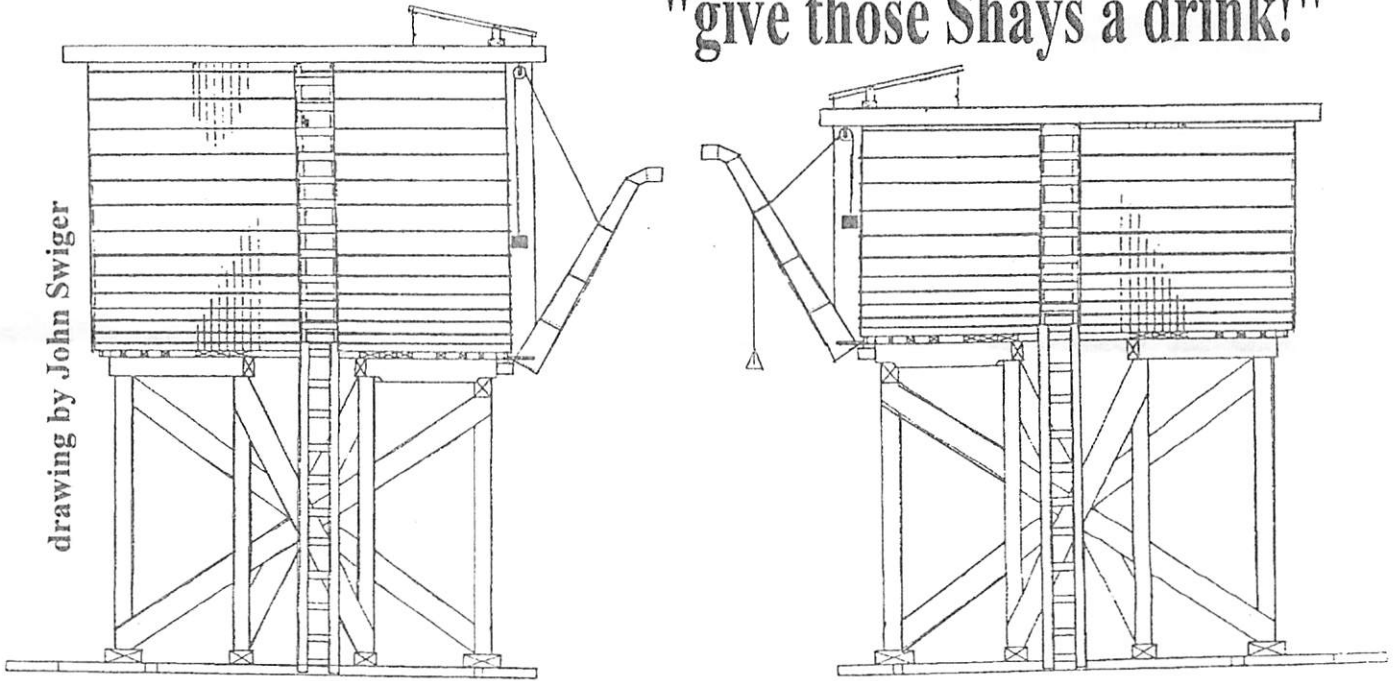

Catalogue #2

\$2.00

MAY 1997

NEW! now 2 ways to
"give those Shays a drink!"

Logging Water Tanks

"Powder house or Camp 8"

available now in HO, S and O scales

"The House at the end of the Trestle"

new in S scale

For your RGS layout or any other suitable location, now available.

This house was located at Ophir directly at the end of bridge 45A

BACKWOODS MINIATURES

Mining, Logging, Porter, Sn3

Need we say more?

3
different
cab styles
0-4-0
0-4-2T open
0-4-2T closed

Watch for the growig Backwoods Miniatures line of mining and log cars to go with the porters!

**banta modelworks/ The division Point, exclusive importers
for Backwoods Miniatures**