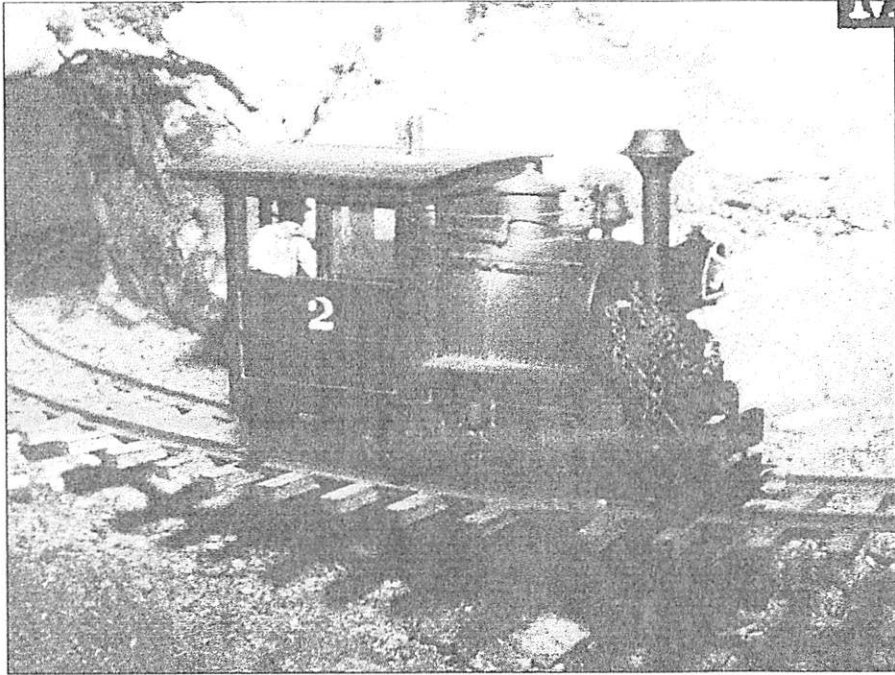

Catalogue #2

\$2.00

MAY 1997

NEW! now 2 ways to
"give those Shays a drink!"

Logging Water Tanks

"Powder house or Camp 8"

available now in HO, S and O scales

"The House at the end of the Trestle"

new in S scale

For your RGS layout or any other suitable location, now available.

This house was located at Ophir directly at the end of bridge 45A

BACKWOODS MINIATURES

Mining, Logging, Porter, Sn3

Need we say more?

3
different
cab styles
0-4-0
0-4-2T open
0-4-2T closed

Watch for the growig Backwoods Miniatures line of mining and log cars to go with the porters!

**banta modelworks/ The division Point, exclusive importers
for Backwoods Miniatures**