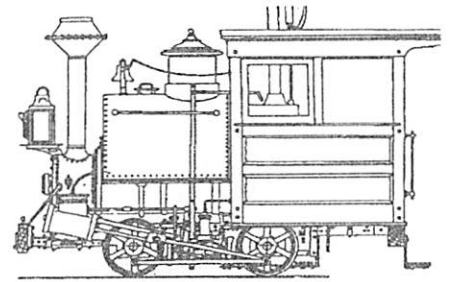

new in S scale

For your RGS layout or any other suitable location, now available.

This house was located at Ophir directly at the end of bridge 45A

BACKWOODS MINIATURES

Mining, Logging, Porter, Sn3

Need we say more?

3
different
cab styles
0-4-0
0-4-2T open
0-4-2T closed

Watch for the growig Backwoods Miniatures line of mining and log cars to go with the porters!

**banta modelworks/ The division Point, exclusive importers
for Backwoods Miniatures**