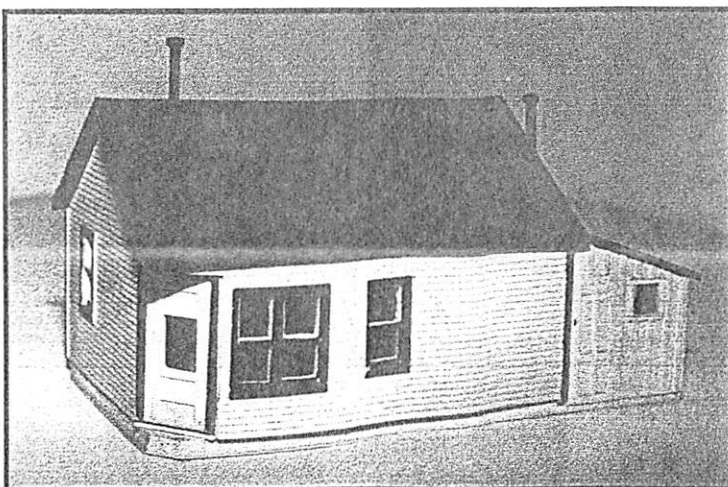

Catalogue #2

\$2.00

MAY 1997

NEW! now 2 ways to
"give those Shays a drink!"

Logging Water Tanks

"Powder house or Camp 8"

available now in HO, S and O scales

"The House at the end of the Trestle"

new in S scale

For your RGS layout or any other suitable location, now available.

This house was located at Ophir directly at the end of bridge 45A

BACKWOODS MINIATURES

Mining, Logging, Porter, Sn3

Need we say more?

3
different
cab styles
0-4-0
0-4-2T open
0-4-2T closed

Watch for the growig Backwoods Miniatures line of mining and log cars to go with the porters!

**banta modelworks/ The division Point, exclusive importers
for Backwoods Miniatures**