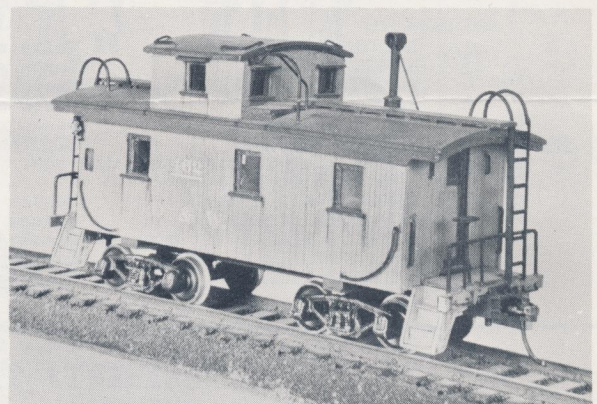

\$5.45 with Kinsman trucks
\$3.45 less trucks, end sills and
bolsters for A.F. truck mounting

PENNSY OUTSIDE BRACED REEFER
Yellow with black lettering
Decals included

\$5.45 with Kinsman trucks
\$3.45 less trucks, end sill and
bolsters for A.F. truck mounting

DOUBLE REEFER KIT
Two kits (any combination of the
Mathieson and Pennsy reefer) in
one box.

\$10.25 with Kinsman trucks
\$6.25 less trucks etc. for A.F.

GREAT NORTHERN CABOOSE
Windows and major parts pre-cut
Decals included
\$5.45 with Kinsman trucks
\$3.45 less trucks, end sills and
bolsters for A.F. truck mounting