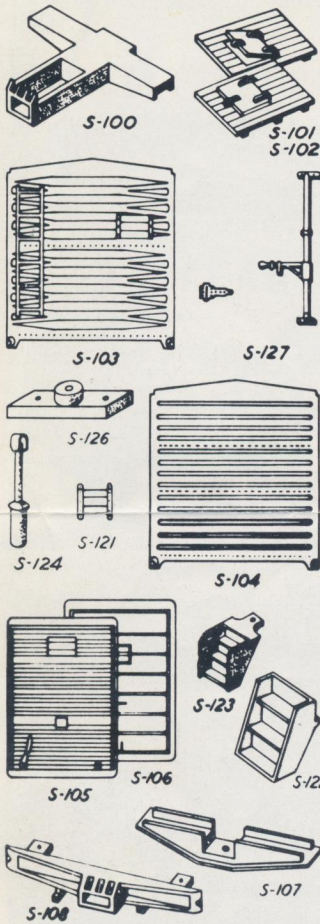

ANDREWS \$1.95 pr. BETTENDORF

Available with scale or hi-rail wheels

KINSMAN SCALE MODELS

487 SWAINS POND AVE.

MELROSE, MASS.

"S" GAUGE

$\frac{3}{16} = 1'-0"$

CAR PARTS

ACCESSORIES

PRECISION CAST CAR HARDWARE

S-100	Combination Truck Bolster & Coupler Pocket	pair	.25
S-101	Working Ice Hatches	set of 4	.50
S-102	Dummy Ice Hatches	set of 4	.30
S-103	Dreadnaught Box Car Ends	pair	.50
S-104	Youngstown Box Car Ends	pair	.50
S-105	Box Car Doors	pair	.30
S-106	Panel Type Box Car Doors	pair	.30
S-107	Body Bolsters	pair	.20
S-108	End Sill with Poling Pockets	pair	.25
S-109	Coupler Pockets	pair	.30
S-110	Caboose End Sill & Coupler Pocket	pair	.35
S-111	Tank or Flat Car End Sill & Coupler Pocket	pair	.35
S-112	Gondola End Sill & Coupler Pocket	pair	.35
S-113	Box or Reefer End Sill and Coupler Pocket	pair	.35
S-114	Brake Wheel Stand for Flat Car	each	.25
S-115	Brake Wheel	each	.05
S-116	Ajax Brake Housing	each	.05
S-117	"K" Type Brake Cylinder	each	.08
S-118	Air Reservoir	each	.05
S-119	Air Cylinder	each	.05
S-120	AB Air Valve	each	.05
S-121	Destination Board	each	.05
S-122	Caboose Steps	set of 4	.35
S-123	Passenger Coach Steps	set of 4	.40
S-124	Caboose Smoke Jack	each	.10
S-125	Scale Dummy Couplers	pair	.10
S-126	Passenger Coach Body Bolster	pair	.20
S-127	Reefer Door Hardware - 2 latches - 12 hinges	set	.35

STATION DETAIL

RAILROAD PEOPLE

STREET DETAIL

TRACKSIDE DETAIL

ALL METAL RIGHT-OF-WAY ACCESSORIES

Unpainted Figures — 12 assorted	\$ 1.25
Watchman's Shanty Kit	\$ 1.50
Railroad Right-of-Way Signs — 20 pieces	\$ 1.25
— not illustrated —	
Station Details (luggage, crates, barrels, scale, bench etc.) — 15 pieces	\$ 1.25
City Street Details (fire plugs, stop signs, mail boxes, benches) — 15 pieces	\$ 1.25
(All accessories are unpainted)	