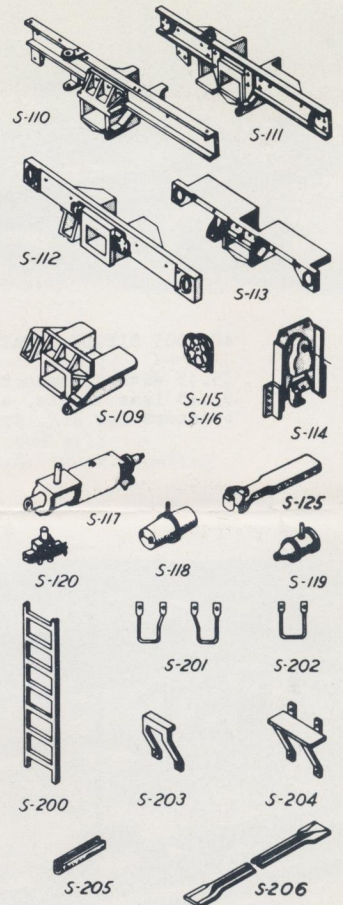

ANDREWS \$1.95 pr. BETTENDORF

Available with scale or hi-rail wheels

KINSMAN SCALE MODELS

487 SWAINS POND AVE.

MELROSE, MASS.

"S" GAUGE

$\frac{3}{16} = 1'-0"$

CAR PARTS

ACCESSORIES

PRECISION CAST CAR HARDWARE

S-100	Combination Truck Bolster & Coupler Pocket	pair	.25
S-101	Working Ice Hatches	set of 4	.50
S-102	Dummy Ice Hatches	set of 4	.30
S-103	Dreadnaught Box Car Ends	pair	.50
S-104	Youngstown Box Car Ends	pair	.50
S-105	Box Car Doors	pair	.30
S-106	Panel Type Box Car Doors	pair	.30
S-107	Body Bolsters	pair	.20
S-108	End Sill with Poling Pockets	pair	.25
S-109	Coupler Pockets	pair	.30
S-110	Caboose End Sill & Coupler Pocket	pair	.35
S-111	Tank or Flat Car End Sill & Coupler Pocket	pair	.35
S-112	Gondola End Sill & Coupler Pocket	pair	.35
S-113	Box or Reefer End Sill and Coupler Pocket	pair	.35
S-114	Brake Wheel Stand for Flat Car	each	.25
S-115	Brake Wheel	each	.05
S-116	Ajax Brake Housing	each	.05
S-117	"K" Type Brake Cylinder	each	.08
S-118	Air Reservoir	each	.05
S-119	Air Cylinder	each	.05
S-120	AB Air Valve	each	.05
S-121	Destination Board	each	.05
S-122	Caboose Steps	set of 4	.35
S-123	Passenger Coach Steps	set of 4	.40
S-124	Caboose Smoke Jack	each	.10
S-125	Scale Dummy Couplers	pair	.10
S-126	Passenger Coach Body Bolster	pair	.20
S-127	Reefer Door Hardware - 2 latches - 12 hinges	set	.35

STATION DETAIL

RAILROAD PEOPLE

STREET DETAIL

TRACKSIDE DETAIL

ALL METAL RIGHT-OF-WAY ACCESSORIES

Unpainted Figures — 12 assorted	\$ 1.25
Watchman's Shanty Kit	\$ 1.50
Railroad Right-of-Way Signs — 20 pieces	\$ 1.25
— not illustrated —	
Station Details (luggage, crates, barrels, scale, bench etc.) — 15 pieces	\$ 1.25
City Street Details (fire plugs, stop signs, mail boxes, benches) — 15 pieces	\$ 1.25
(All accessories are unpainted)	