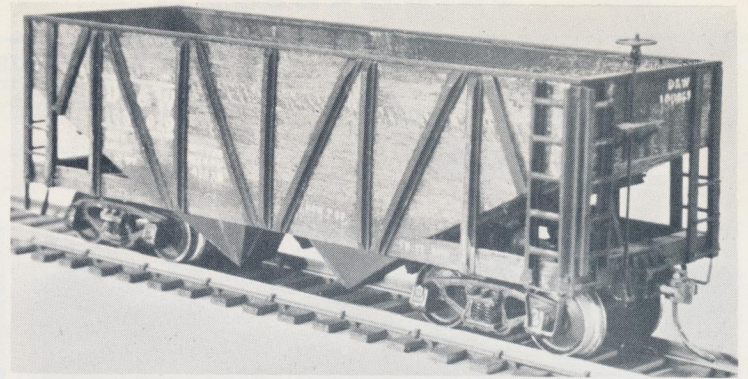

All orders shipped postpaid.

KINSMAN SCALE MODELS

487 SWAINS POND AVE.

MELROSE, MASS.

"S" GAUGE

$\frac{3}{16}$ " = 1'-0"

ATLANTIC COAST LINE PHOSPHATE CAR
Decals included

\$5.45 with Kinsman trucks
\$3.45 less trucks, end sills and
bolsters for A.F. truck mounting

COMPOSITE TWIN HOPPER
Sides and ends pre-assembled
of individual planks

\$5.25 with Kinsman trucks
\$3.25 less trucks, end sills
and bolsters for A.F. truck mounting

MATHIESON DRY ICE REEFER
Aluminum with black lettering
Decals included