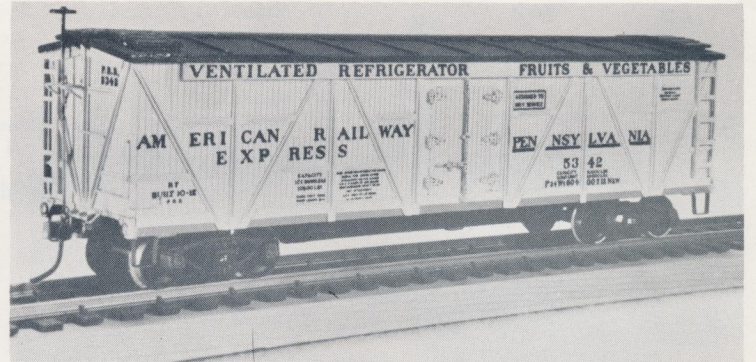

PENNSY OUTSIDE BRACED REEFER
Yellow with black lettering
Decals included

$5.45 with Kinsman trucks
$3.45 less trucks, end sill and
bolsters for A.F. truck mounting

DOUBLE REEFER KIT
Two kits (any combination of the
Mathieson and Pennsy reefer) in
one box.

$10.25 with Kinsman trucks
$6.25 less trucks etc. for A.F.