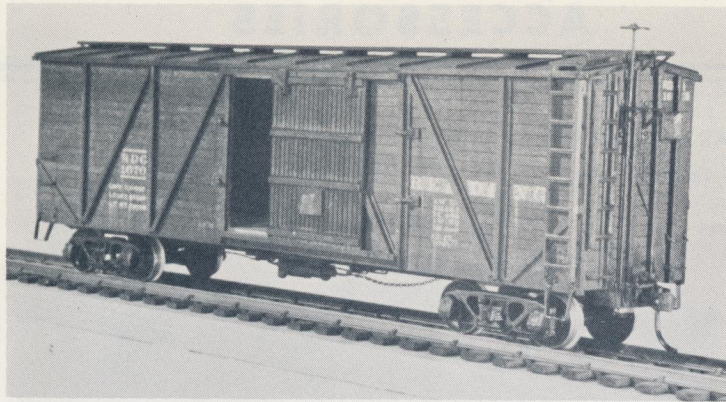

NORTHERN PACIFIC CABOOSE
A medium short caboose
Decals included
\$5.45 with Kinsman trucks
\$3.45 less trucks, end sills and
bolsters for A.F. truck mounting

KINSMAN SCALE MODELS

487 SWAINS POND AVE.

MELROSE, MASS.

"S" GAUGE

$\frac{3}{16}'' = 1'-0''$

40 FOOT SINGLE SHEATHED BOX CAR

\$5.45 with Kinsman trucks
 \$3.45 less trucks, end sills and
 bolsters for A.F. truck mounting

Be sure to specify scale or hi-rail wheels when ordering
 kits with Kinsman trucks