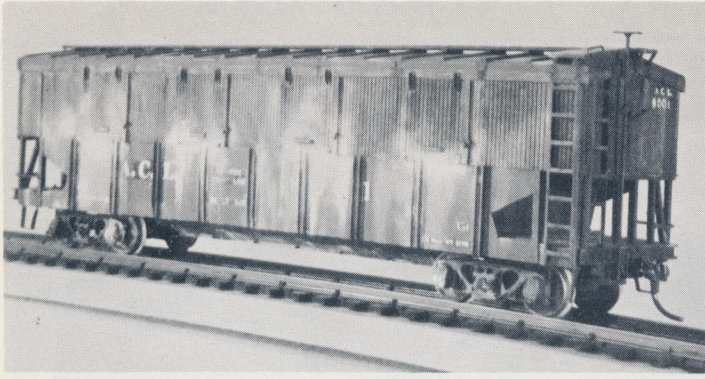

All orders shipped postpaid.

KINSMAN SCALE MODELS

487 SWAINS POND AVE.

MELROSE, MASS.

"S" GAUGE

$\frac{3}{16}$ " = 1'-0"

ATLANTIC COAST LINE PHOSPHATE CAR
Decals included

\$5.45 with Kinsman trucks
\$3.45 less trucks, end sills and
bolsters for A.F. truck mounting

COMPOSITE TWIN HOPPER
Sides and ends pre-assembled
of individual planks

\$5.25 with Kinsman trucks
\$3.25 less trucks, end sills
and bolsters for A.F. truck mounting

MATHIESON DRY ICE REEFER
Aluminum with black lettering
Decals included