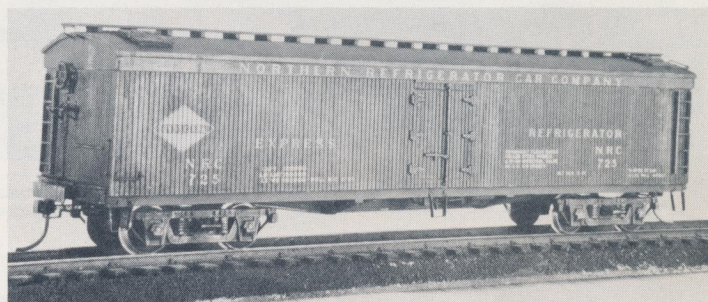

50 FOOT, 35 TON EXPRESS REEFERS
\$4.25 less trucks

DAIRYMEN'S LEAGUE
RENKEN'S MILK
PACIFIC FRUIT EXPRESS
RAILWAY EXPRESS
ILLINOIS CENTRAL
CENTRAL VERMONT

Kits listed above available now. The following kits to be released throughout 1964

PENNSYLVANIA EXPRESS
MILWAUKEE EXPRESS
BORDEN'S MILK
HOOD'S MILK
NORTHERN PACIFIC

White sides with blue lettering
Coach green sides with white & yellow lettering
Coach green sides with yellow lettering
Green sides with red, white & yellow lettering
Coach green sides with yellow lettering
Aluminum sides with green & black lettering
Tuscan red sides with yellow lettering
Orange sides with black & red lettering
Coach green sides with white lettering
Coach green sides with red & yellow lettering
Coach green sides with black & yellow lettering