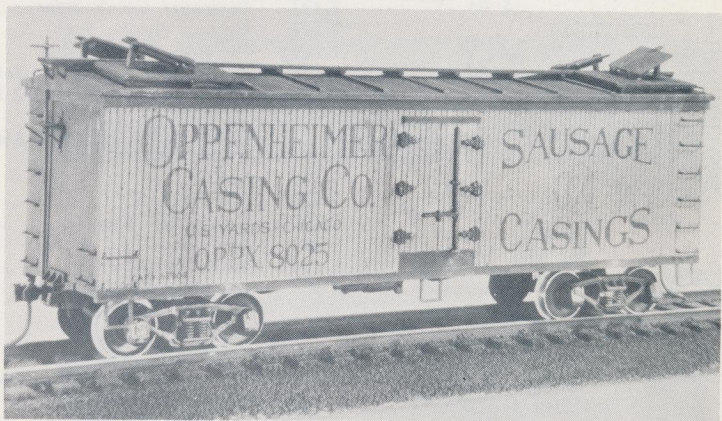

OLD TIME PRIVATE OWNER BILLBOARD REEFER
Pre-painted and lettered sides

Wilson's Meats-Yellow sides with red and black lettering
Oppenheimer Sausage-Blue sides with red and black lettering
Canada Dry- Yellow sides with red, green and black lettering
Banana Car- Yellow sides with black lettering
Heinz-Yellow sides with green, white, red and black lettering
Schlitz-Yellow sides with blue, white, red and black lettering
Pabst-Yellow sides with black, red, white and green lettering
Budweiser-Coach green sides with white lettering

$5.45 with Kinsman trucks
$3.45 less trucks, end sills and
bolsters for A.F. truck mounting

$4.75 un-painted with Kinsman trucks
$2.75 un-painted less trucks etc.
for A.F. truck mounting