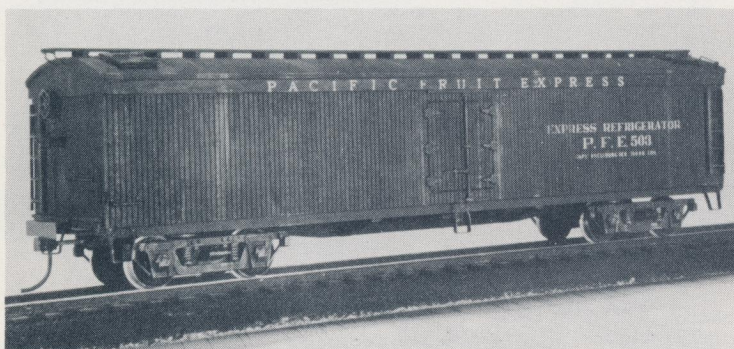

50 FOOT, 35 TON EXPRESS REEFERS
\$4.25 less trucks

DAIRYMEN'S LEAGUE
RENKEN'S MILK
PACIFIC FRUIT EXPRESS
RAILWAY EXPRESS
ILLINOIS CENTRAL
CENTRAL VERMONT

Kits listed above available now. The following kits to be released throughout 1964

PENNSYLVANIA EXPRESS
MILWAUKEE EXPRESS
BORDEN'S MILK
HOOD'S MILK
NORTHERN PACIFIC

White sides with blue lettering
Coach green sides with white & yellow lettering
Coach green sides with yellow lettering
Green sides with red, white & yellow lettering
Coach green sides with yellow lettering
Aluminum sides with green & black lettering
Tuscan red sides with yellow lettering
Orange sides with black & red lettering
Coach green sides with white lettering
Coach green sides with red & yellow lettering
Coach green sides with black & yellow lettering