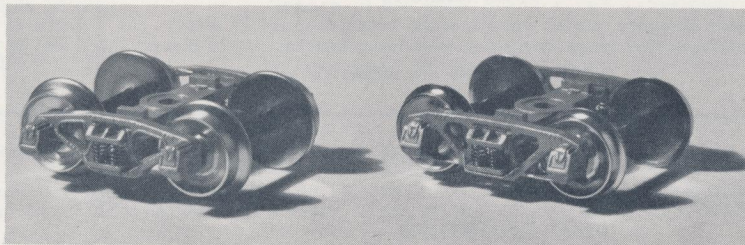

KINSMAN TRUCKS

ANDREWS $1.95 pr. BETTENDORF

Available with scale or hi-rail wheels

KINSMAN SCALE MODELS

487 SWAINS POND AVE.

MELROSE, MASS.

"S" GAUGE

$\frac{3}{16} = 1'-0"$