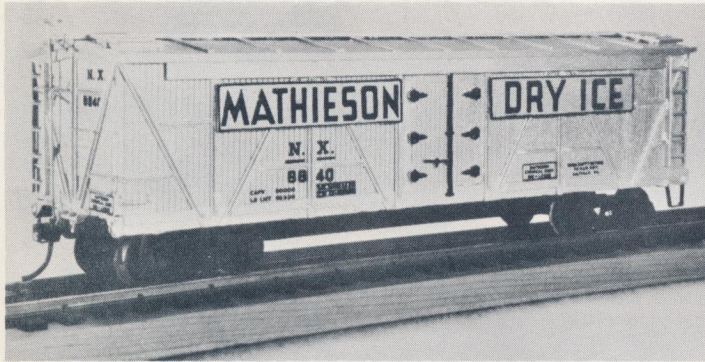

All orders shipped postpaid.

KINSMAN SCALE MODELS

487 SWAINS POND AVE.

MELROSE, MASS.

"S" GAUGE

$\frac{3}{16}$ " = 1'-0"

ATLANTIC COAST LINE PHOSPHATE CAR
Decals included

\$5.45 with Kinsman trucks
\$3.45 less trucks, end sills and
bolsters for A.F. truck mounting

COMPOSITE TWIN HOPPER
Sides and ends pre-assembled
of individual planks

\$5.25 with Kinsman trucks
\$3.25 less trucks, end sills
and bolsters for A.F. truck mounting

MATHIESON DRY ICE REEFER
Aluminum with black lettering
Decals included