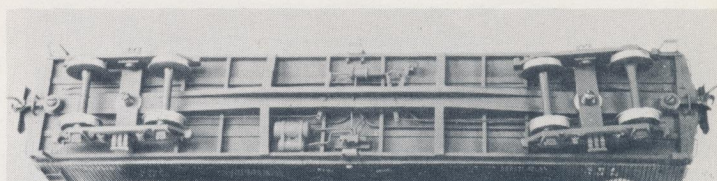

50 FOOT, 35 TON EXPRESS REEFERS
\$4.25 less trucks

DAIRYMEN'S LEAGUE
RENKEN'S MILK
PACIFIC FRUIT EXPRESS
RAILWAY EXPRESS
ILLINOIS CENTRAL
CENTRAL VERMONT

Kits listed above available now. The following kits to be released throughout 1964

PENNSYLVANIA EXPRESS
MILWAUKEE EXPRESS
BORDEN'S MILK
HOOD'S MILK
NORTHERN PACIFIC

White sides with blue lettering
Coach green sides with white & yellow lettering
Coach green sides with yellow lettering
Green sides with red, white & yellow lettering
Coach green sides with yellow lettering
Aluminum sides with green & black lettering
Tuscan red sides with yellow lettering
Orange sides with black & red lettering
Coach green sides with white lettering
Coach green sides with red & yellow lettering
Coach green sides with black & yellow lettering