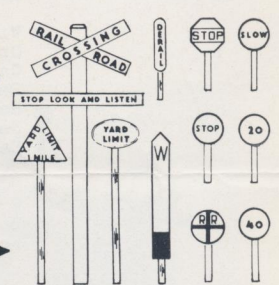

ACCESSORIES

PRECISION CAST CAR HARDWARE

S-100	Combination Truck Bolster & Coupler Pocket	pair	.25
S-101	Working Ice Hatches	set of 4	.50
S-102	Dummy Ice Hatches	set of 4	.30
S-103	Dreadnaught Box Car Ends	pair	.50
S-104	Youngstown Box Car Ends	pair	.50
S-105	Box Car Doors	pair	.30
S-106	Panel Type Box Car Doors	pair	.30
S-107	Body Bolsters	pair	.20
S-108	End Sill with Poling Pockets	pair	.25
S-109	Coupler Pockets	pair	.30
S-110	Caboose End Sill & Coupler Pocket	pair	.35
S-111	Tank or Flat Car End Sill & Coupler Pocket	pair	.35
S-112	Gondola End Sill & Coupler Pocket	pair	.35
S-113	Box or Reefer End Sill and Coupler Pocket	pair	.35
S-114	Brake Wheel Stand for Flat Car	each	.25
S-115	Brake Wheel	each	.05
S-116	Ajax Brake Housing	each	.05
S-117	"K" Type Brake Cylinder	each	.08
S-118	Air Reservoir	each	.05
S-119	Air Cylinder	each	.05
S-120	AB Air Valve	each	.05
S-121	Destination Board	each	.05
S-122	Caboose Steps	set of 4	.35
S-123	Passenger Coach Steps	set of 4	.40
S-124	Caboose Smoke Jack	each	.10
S-125	Scale Dummy Couplers	pair	.10
S-126	Passenger Coach Body Bolster	pair	.20
S-127	Reefer Door Hardware - 2 latches - 12 hinges	set	.35

STAMPED CAR HARDWARE

S-200	Ladders	set of 4	.30
S-201	End Sill Steps	set of 4	.25
S-202	Center Sill Steps	pair	.15
S-203	Roof Walk End Braces	pair	.15
S-204	Brake Platform	each	.15
S-205	"U" Door Slides	set of 4	.20
S-206	Formed Roof Ribs	set of 12	.35

STATION DETAIL

RAILROAD PEOPLE

STREET DETAIL

TRACKSIDE DETAIL

ALL METAL RIGHT-OF-WAY ACCESSORIES

Unpainted Figures — 12 assorted	\$ 1.25
Watchman's Shanty Kit	\$ 1.50
Railroad Right-of-Way Signs — 20 pieces	\$ 1.25
— not illustrated —	
Station Details (luggage, crates, barrels, scale, bench etc.) — 15 pieces	\$ 1.25
City Street Details (fire plugs, stop signs, mail boxes, benches) — 15 pieces	\$ 1.25
(All accessories are unpainted)	