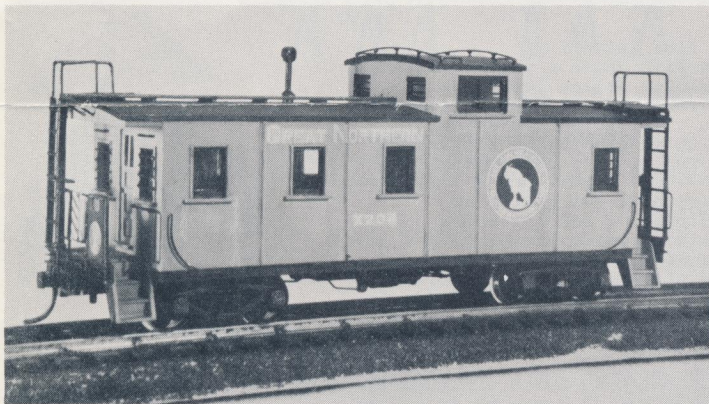

\$5.45 with Kinsman trucks
\$3.45 less trucks, end sills and
bolsters for A.F. truck mounting

PENNSY OUTSIDE BRACED REEFER
Yellow with black lettering
Decals included

\$5.45 with Kinsman trucks
\$3.45 less trucks, end sill and
bolsters for A.F. truck mounting

DOUBLE REEFER KIT
Two kits (any combination of the
Mathieson and Pennsy reefer) in
one box.

\$10.25 with Kinsman trucks
\$6.25 less trucks etc. for A.F.

GREAT NORTHERN CABOOSE
Windows and major parts pre-cut
Decals included
\$5.45 with Kinsman trucks
\$3.45 less trucks, end sills and
bolsters for A.F. truck mounting

"S" GAUGE

$\frac{3}{16}'' = 1'-0''$

40 FOOT SINGLE SHEATHED BOX CAR

\$5.45 with Kinsman trucks
 \$3.45 less trucks, end sills and
 bolsters for A.F. truck mounting

Be sure to specify scale or hi-rail wheels when ordering
 kits with Kinsman trucks